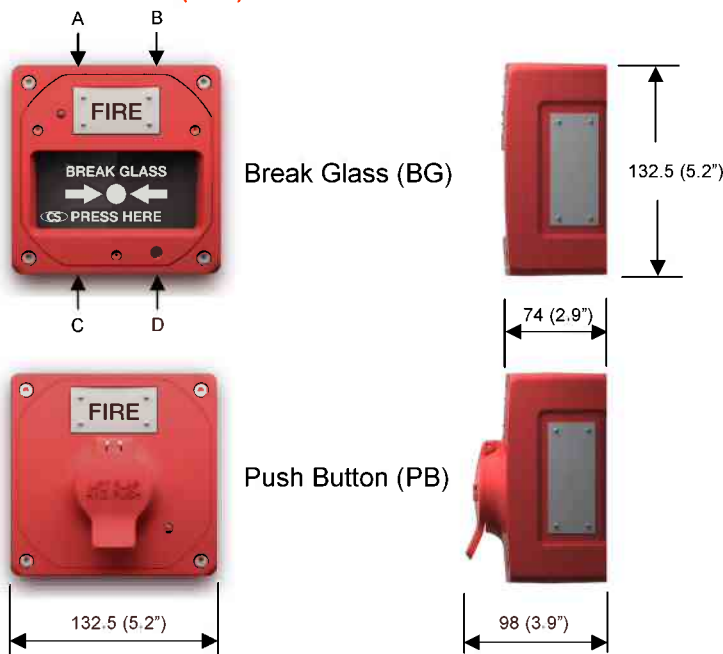

ATEX
IECEX
GOST-R

MAIN FEATURES

- Break Glass and Push Button Call Point Station
- Light Weight Glass Reinforced Polyester (GRP) Ex d Enclosure
- Dual 20mm gland entries, one fitted with approved stopping plug (2 * M20 holes located at the top of the Call Point. Glands supplied separately)
- Monitoring facility (DC only)
- ATEX / IECEX / GOST-R approved Gas and Dust
- Weather resistant high performance red paint finish as standard
- High intensity Red LED can be fitted as an optional extra to indicate operation. Available up to 24Vdc
- Meets the requirements of BS EN 54-11
- Break Glass version - Optional stainless steel Lift Flap Test Key provided as standard
- Push Button version - Push to operate - Reset Key provided. Protection Flap as standard

DIMENSIONS (mm)

TECHNICAL SPECIFICATION

- IP 66 rated
- Weight Approx. 1Kg
- Relative Humidity 95% @ 40 degC
- Cetified Temp -55°C to +70°C
- Gas Group IIC, T4
- Voltage Up to 250V
- Switch Ratings DC 12 - 30V 5A (resitive) or 3A (Inductive)
- 30 - 50V 1A resitive or inductive
- AC 12 - 250V 5A resistive or inductive
- Suitable for Zones 1 & 2, 21 & 22
- Up to 4 cable entries. Top Entries 2 * as standard.
- Internal earth continuity provided as standard
- 7 way 2.5mm terminal block mounted on a PCB.
- Single Pole change over switch supplied as standard and fitted directly onto the 7 way connector.

Break Glass Baseefa08ATEX0269 Ex II2 GD Ex tD A21 (Tamb -55°C to +70°C)
Push Button Baseefa08ATEX0269 Ex II2 GD EX tD A21 (Tamb -55°C to +70°C)

International Standards (IECEX)

IEC60079-0:2004 Edition 4 & IEC60079-1:2007 Edition 6
IEC61241-0:2004 Edition 1 & IEC61241-1: 2004 Edition 1

Break Glass IECEX BAS 08.0089 Ex II2 GD Ex tD A21 (Tamb -55°C to +70°C)
Push Button IECEX BAS 08.0089 Ex II2 GD EX tD A21 (Tamb -55°C to +70°C)

Russian Approval GOST-R

CONFIGURATOR